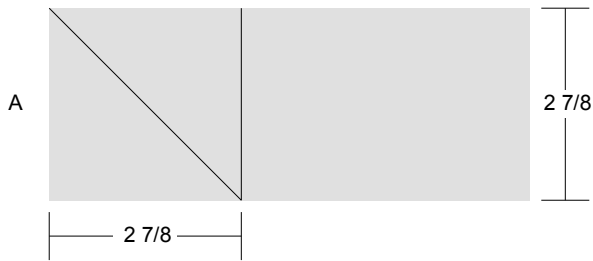

# The Spool

Key Block (41/100 actual size)

## Cutting Diagrams

4 patches

4 patches