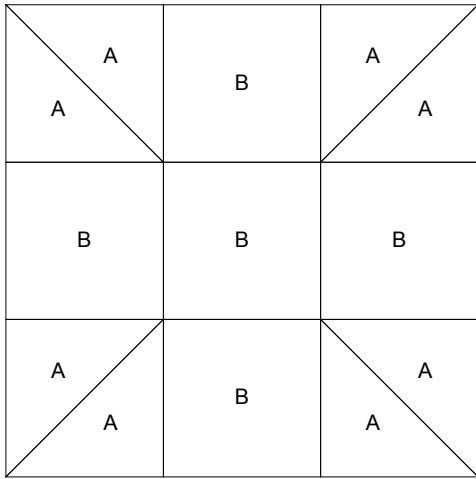

# The Spool

Key Block (41/100 actual size)

## Cutting Diagrams

4 patches

4 patches