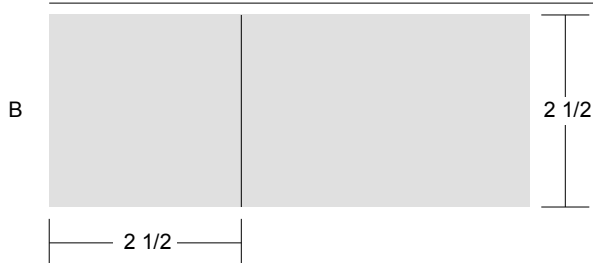

3 patches

2 patches