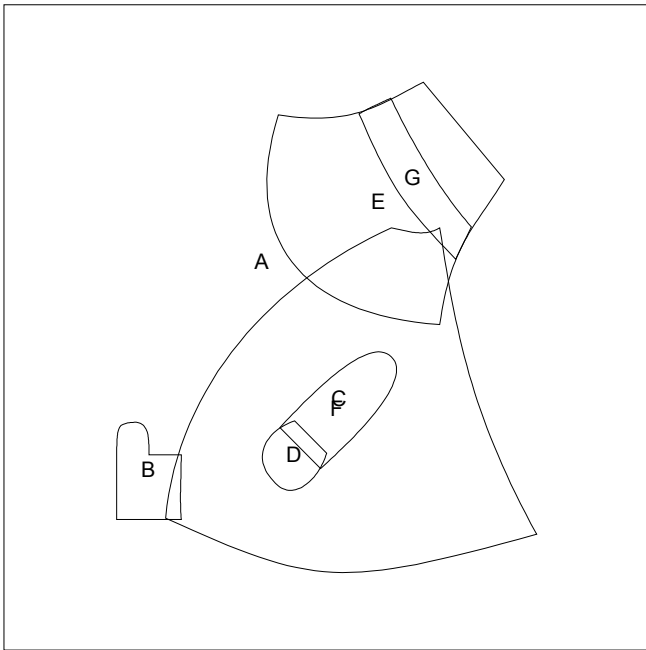

Sunbonnet Sue

Key Block (28/50 actual size)

A