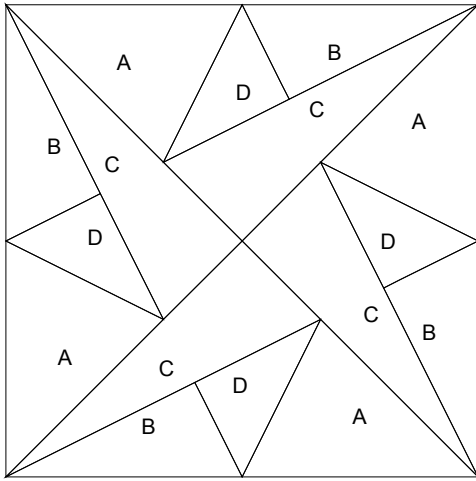

Starry Path

Key Block (41/100 actual size)

Cutting Diagrams

Patch Count