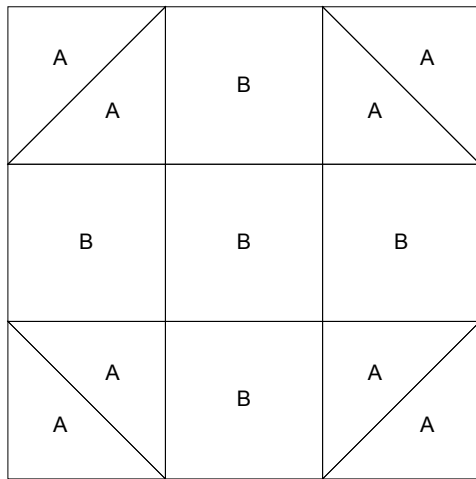

Snowball Variation

Key Block (41/100 actual size)

Cutting Diagrams