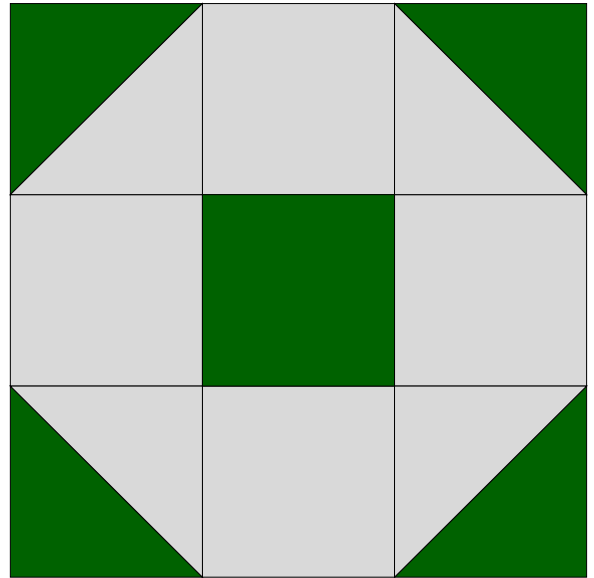

Snowball Variation

Key Block (41/100 actual size)

Cutting Diagrams