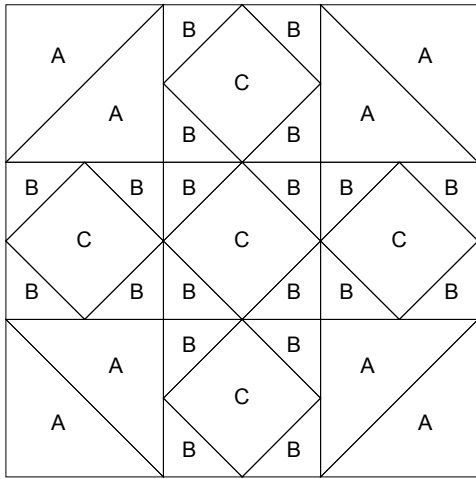

# Saw Tooth

Key Block (41/100 actual size)

## Cutting Diagrams