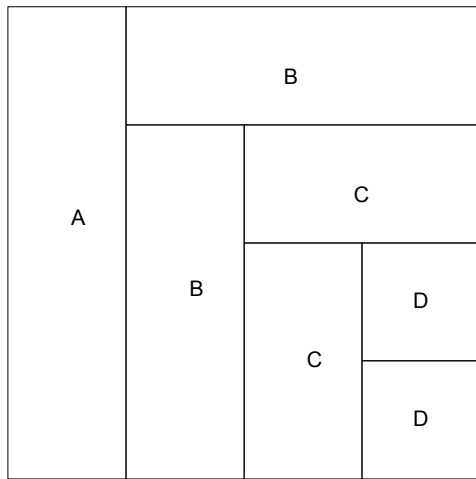

Quarter Log Cabin

Key Block (41/100 actual size)

Cutting Diagrams

Patch Count