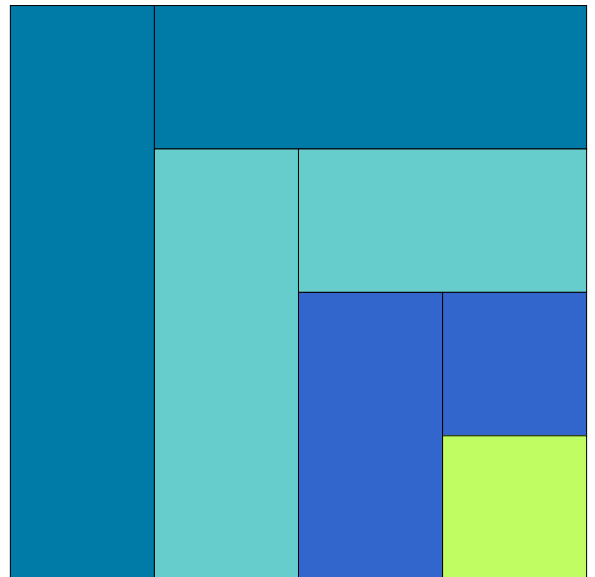

Quarter Log Cabin

Key Block (41/100 actual size)

Cutting Diagrams

Patch Count