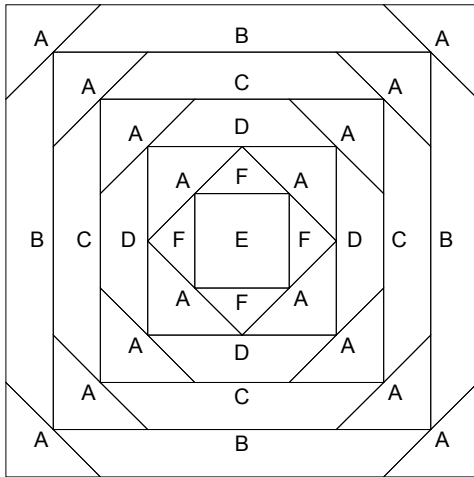

Pineapple Log Cabin

Key Block (41/100 actual size)

Cutting Diagrams

Patch Count