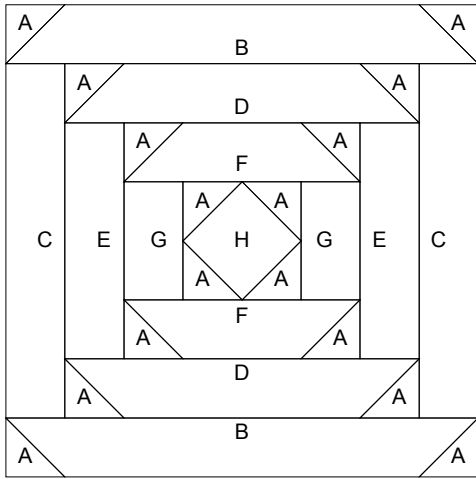

Pineapple Log Cabin Diamond Center

Key Block (41/100 actual size)

Cutting Diagrams

12 patches

4 patches

1 patch

1 patch

1 patch

1 patch

1 patch

1 patch

1 patch

1 patch

1 patch

1 patch

1 patch