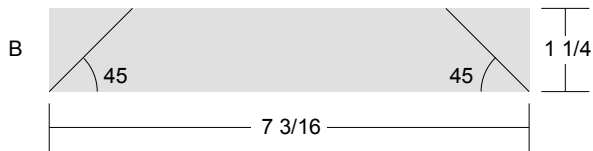

Pineapple Log Cabin Diamond Center

Key Block (41/100 actual size)

Cutting Diagrams

12 patches

4 patches

1 patch

1 patch

1 patch

1 patch

1 patch

1 patch

1 patch

1 patch

1 patch

1 patch

1 patch