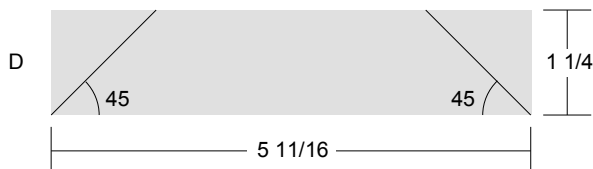

Pineapple Log Cabin Diamond Center

Key Block (41/100 actual size)

Cutting Diagrams

12 patches

4 patches

1 patch

1 patch

1 patch

1 patch

1 patch

1 patch

1 patch

1 patch

1 patch

1 patch

1 patch