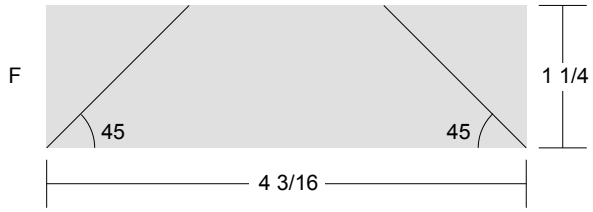

Pineapple Log Cabin Diamond Center

Key Block (41/100 actual size)

Cutting Diagrams

12 patches

4 patches

1 patch

1 patch

1 patch

1 patch

1 patch

1 patch

1 patch

1 patch

1 patch

1 patch

1 patch