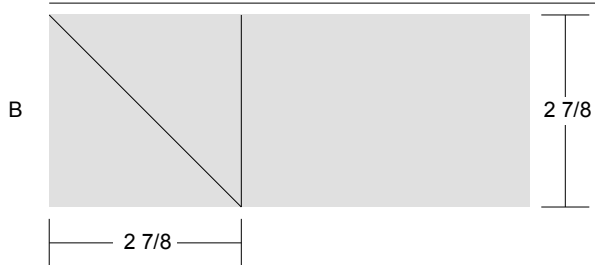

Milky Way

Key Block (5/20 actual size)

Cutting Diagrams

Patch Count