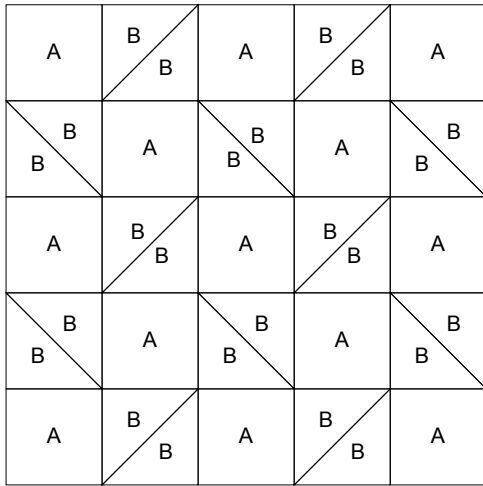

Milky Way

Key Block (5/20 actual size)

Cutting Diagrams

Patch Count