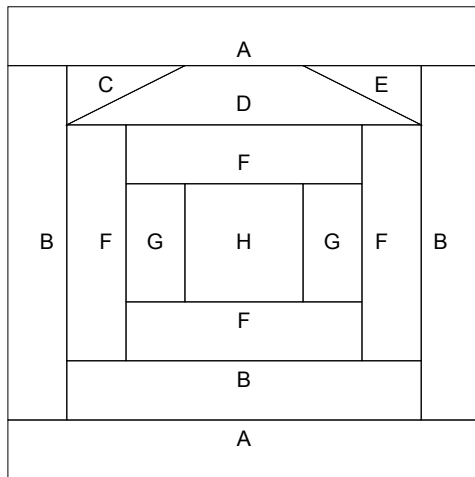

# Log Cabin House

Key Block (41/100 actual size)

## Cutting Diagrams