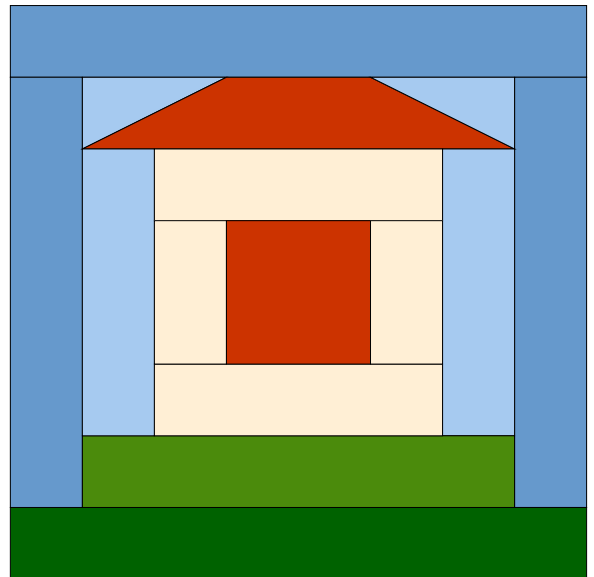

# Log Cabin House

Key Block (41/100 actual size)

## Cutting Diagrams