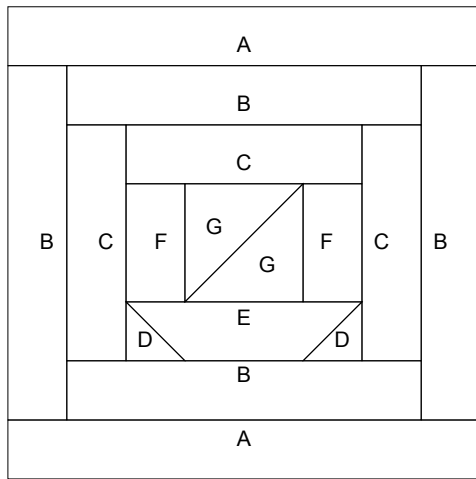

# Log Cabin Boat

Key Block (41/100 actual size)

## Cutting Diagrams