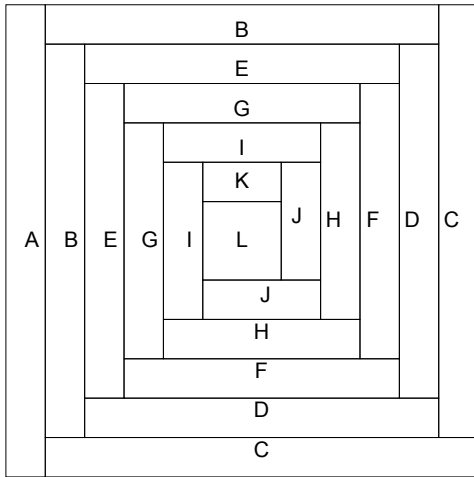

# 6 Log Cabin

Key Block (41/100 actual size)

Cutting Diagrams

Patch Count