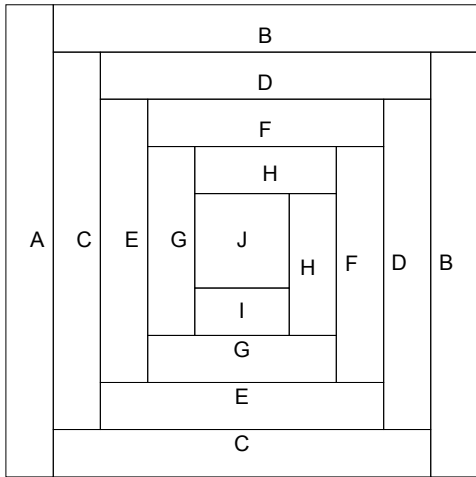

# 5 Log Cabin

Key Block (41/100 actual size)

Cutting Diagrams

Patch Count