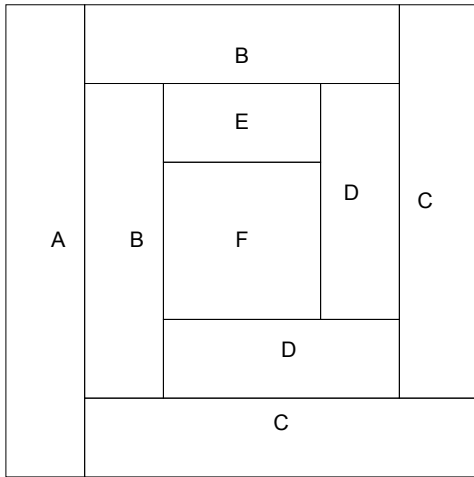

3 Log Cabin

Key Block (41/100 actual size)

Cutting Diagrams

Patch Count