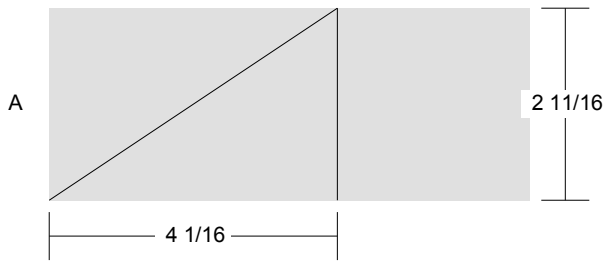

Flying Geese 4

Key Block (41/100 actual size)

Cutting Diagrams

Patch Count