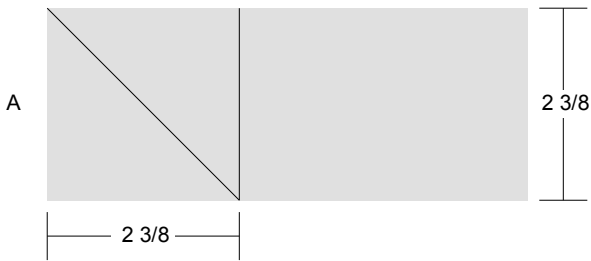

# Flying Geese 14

Key Block (41/100 actual size)

## Cutting Diagrams