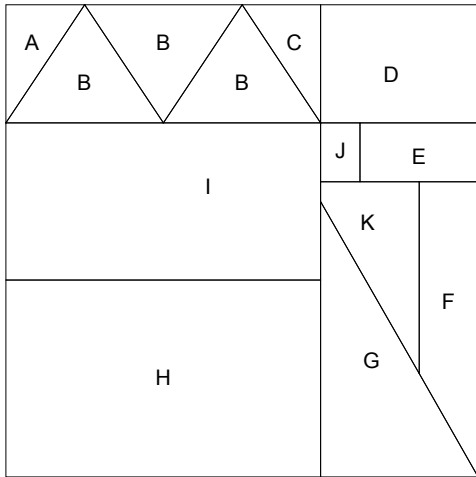

Fat Cat

Key Block (41/100 actual size)

Cutting Diagrams

Patch Count