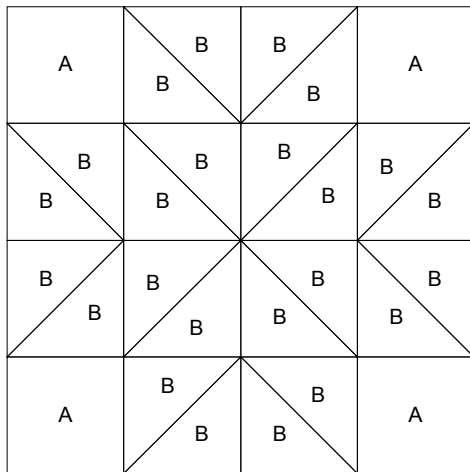

Easy Eight Point Star

Key Block (27/100 actual size)

Cutting Diagrams

Patch Count