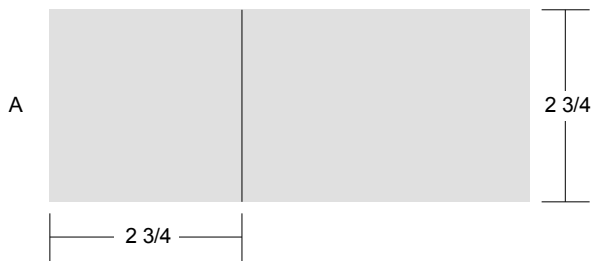

Easy Eight Point Star

Key Block (27/100 actual size)

Cutting Diagrams

Patch Count