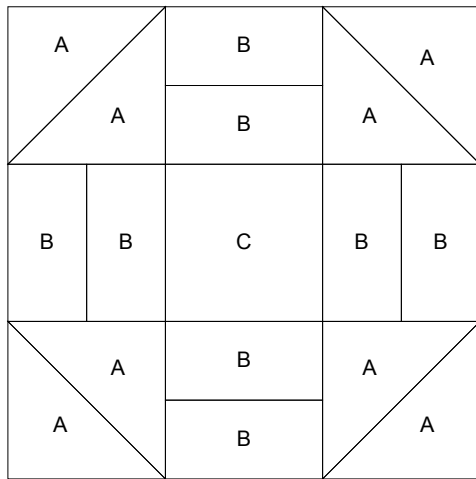

# Double Monkey Wrench

Key Block (41/100 actual size)

## Cutting Diagrams