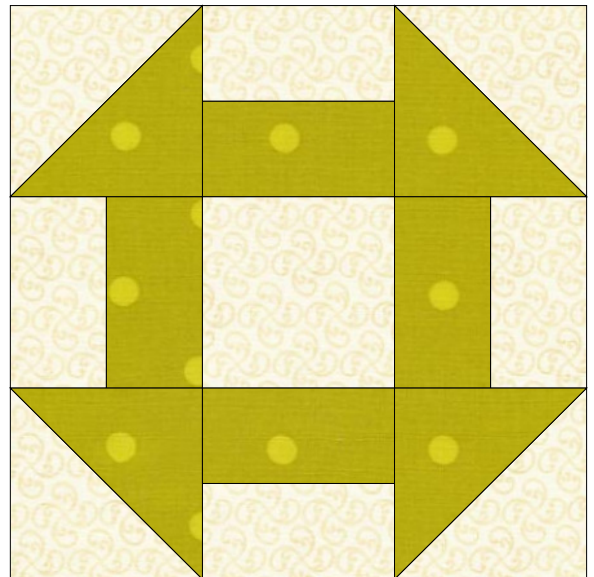

# Double Monkey Wrench

Key Block (41/100 actual size)

## Cutting Diagrams