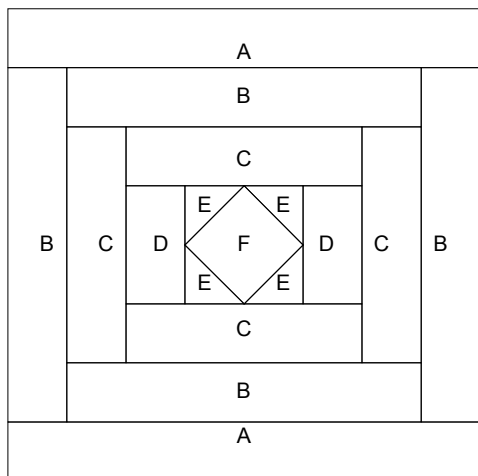

Courthouse Steps Diamond Center

Key Block (41/100 actual size)

Cutting Diagrams

Patch Count