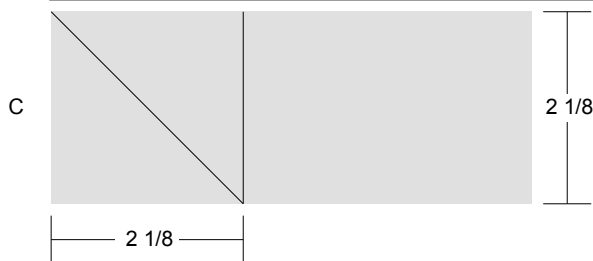

C is for Cat

Key Block (41/100 actual size)

Cutting Diagrams

Patch Count

4 patches

5 patches

4 patches

4 patches