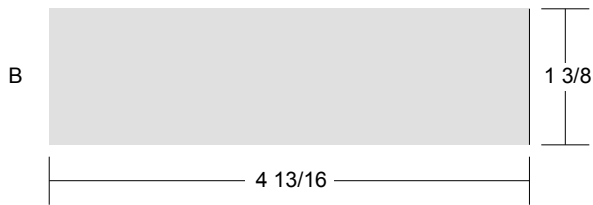

C is for Cat

Key Block (41/100 actual size)

Cutting Diagrams

Patch Count

4 patches

5 patches

4 patches

4 patches

3 patches

1 patch

 4 patches