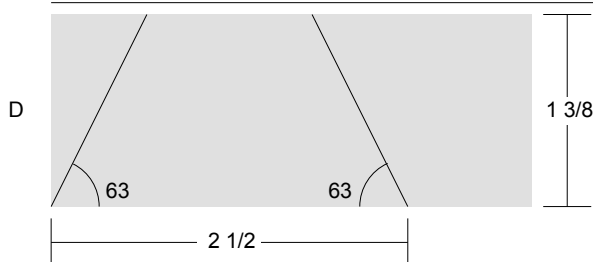

C is for Cat

Key Block (41/100 actual size)

Cutting Diagrams

Patch Count

4 patches

5 patches

4 patches

4 patches

3 patches

1 patch

 4 patches