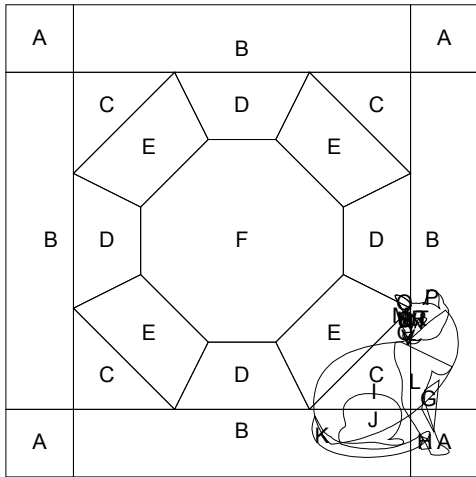

C is for Cat

Key Block (41/100 actual size)

Cutting Diagrams

Patch Count

4 patches

5 patches

4 patches

4 patches

3 patches

1 patch

 4 patches