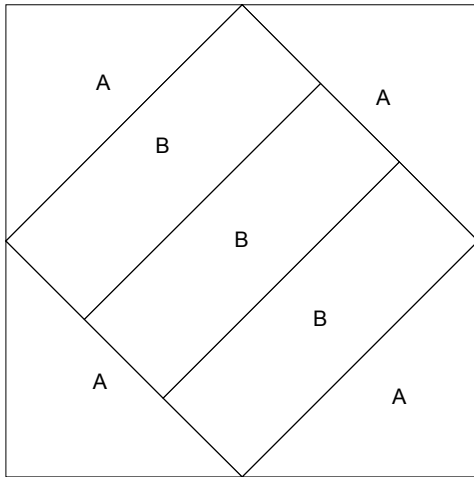

Christmas Cracker

Key Block (41/100 actual size)

Cutting Diagrams