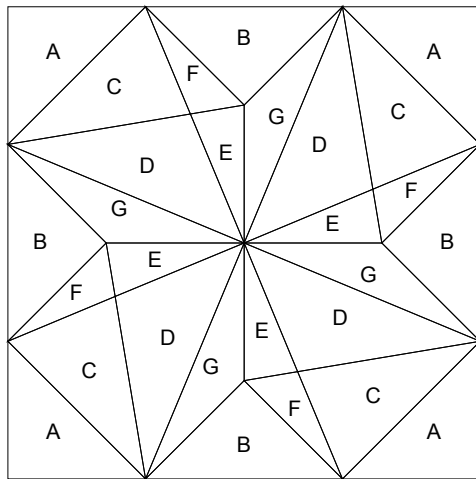

Cat's Tails

Key Block (41/100 actual size)

Cutting Diagrams