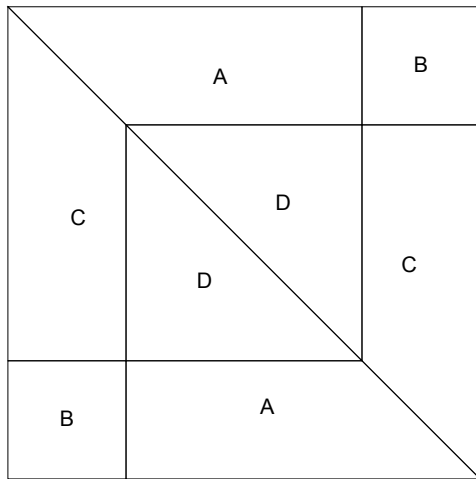

Betty's Delight

Key Block (41/100 actual size)

Cutting Diagrams

1 patch

1 patch

1 patch

1 patch

1 patch

1 patch

1 patch

1 patch