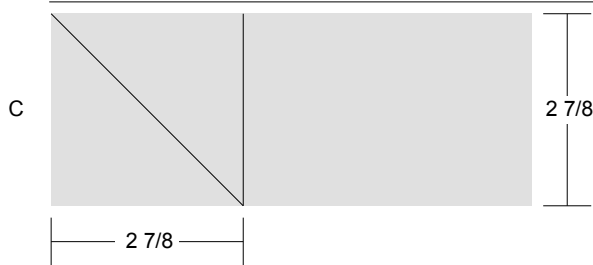

# Basket Block

Key Block (41/100 actual size)

## Cutting Diagrams