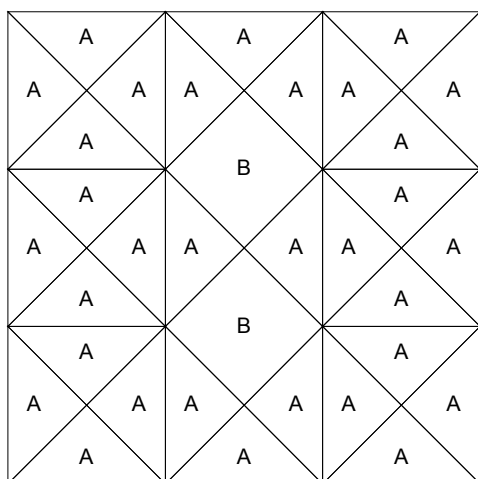

# Aunt Malvernia's Chain Variation

Key Block (41/100 actual size)

Cutting Diagrams

18 patches

Patch Count

14 patches

2 patches