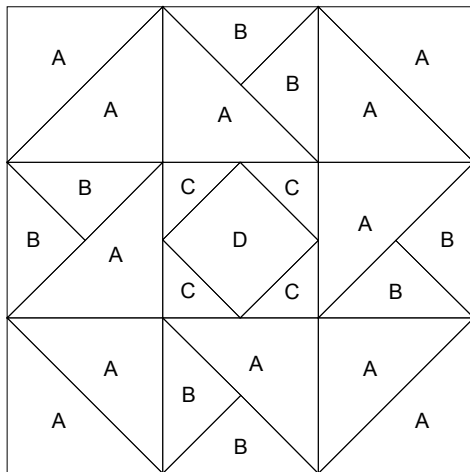

Air castle

Key Block (27/100 actual size)

Cutting Diagrams

Patch Count