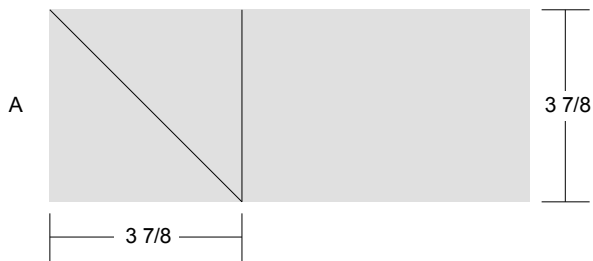

Air castle

Key Block (27/100 actual size)

Cutting Diagrams

Patch Count